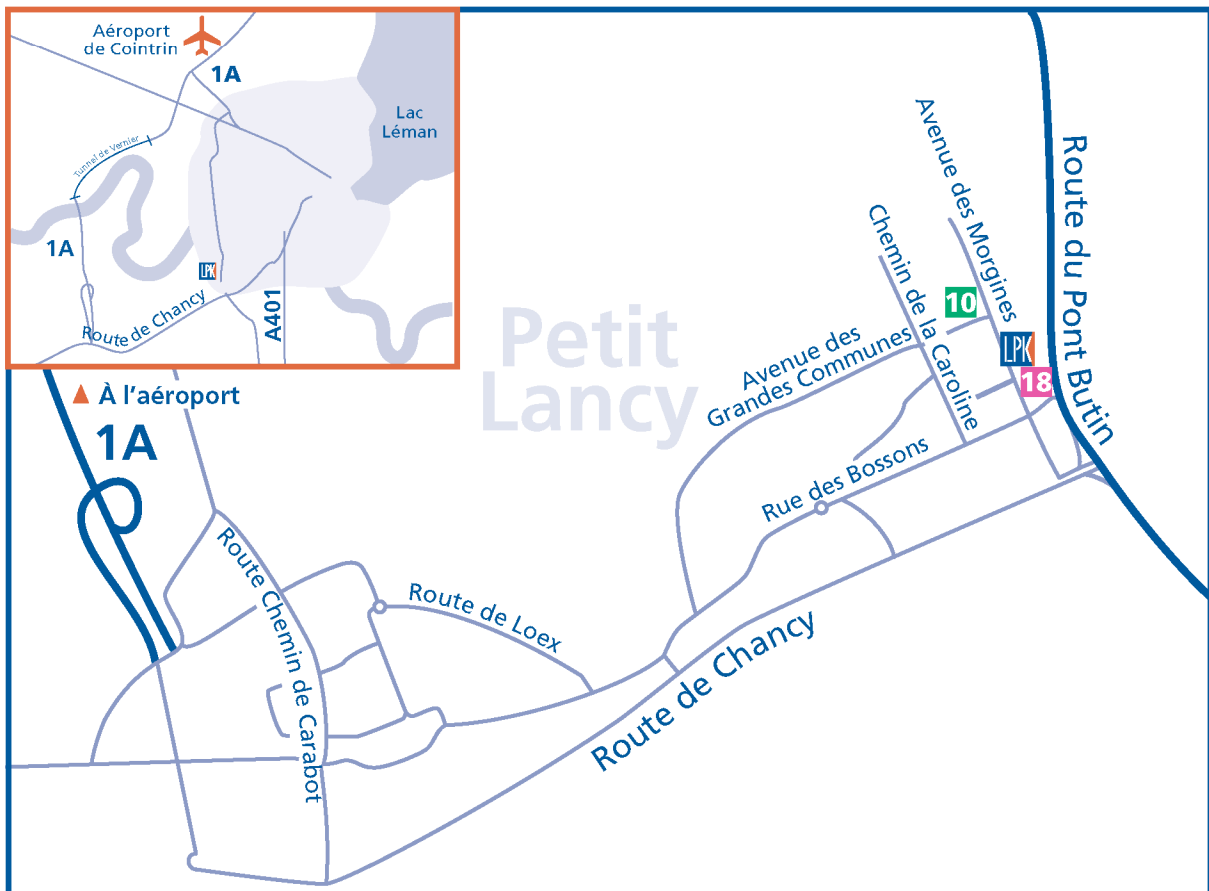

- Take the Bernex exit.
- Follow the roundabout turn and take Onex/Genève on the left.
- Follow Route de Chancy for about 3 km.
- At the corner of Route de Chancy and Route du Pont Butin, use the u-turn lane and reverse direction. (Crédit Suisse, a bank, is located on the right just before the intersection.)
- Turn right onto the first street to the right, Avenue des Morgines.
- Geneva Business Center, where LPK is located, is on the right.
- Parking is available in front of the GBC.

PUBLIC TRANSPORTATION

FROM THE TRAIN STATION CFF "CORNAVIN"

- Take bus number 10 at stop 22-Cantons in the direction of Onex-Cité.
- The bus leaves every eight minutes, and the ride lasts 17 minutes.
- Exit the bus at CEPTA.
- Cross the road and walk down Avenue des Morgines.
- The office (GBC) is on the left, about 100 m from the bus stop.

PUBLIC TRANSPORTATION / BUS

FROM THE COINTRIN AIRPORT

- Take bus number 10 from Aéroport in the direction of Onex-Cité.
- The bus leaves every eight minutes, and the ride lasts 37 minutes.
- Exit the bus at CEPTA.
- Cross the road and walk down Avenue des Morgines.
- The office (GBC) is on the left, about 100 m from the bus stop.

OR

- Take bus number 18 from Aéroport in the direction of Tours-de-Carouge.
- The bus leaves every 20 to 30 minutes, and the ride lasts 19 minutes.
- Exit the bus at Bossons.
- Turn right on Rue des Bossons.
- Turn right onto Avenue des Morgines.
- The office (GBC) will be on your right.